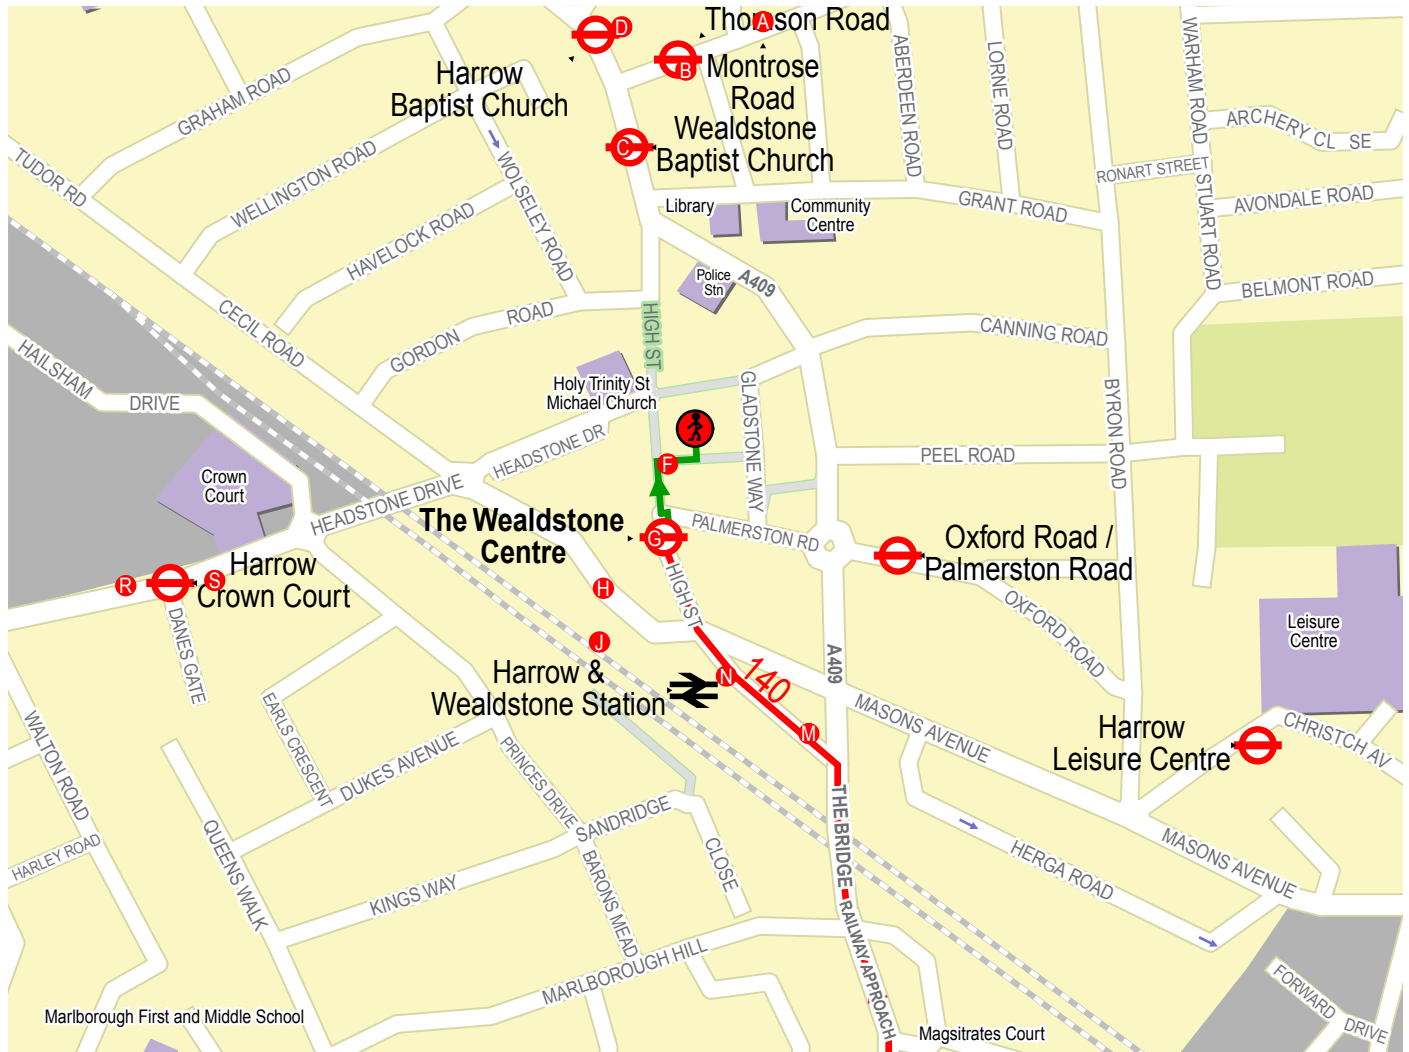

# Route option from The Wealdstone Centre to HA3 7TS

- Footpath
- Bus
- Bus
- Arrival with footpath
- Train

1.	From The Wealdstone Centre.		
2.	↑ Straight Up	High Street	70 m 70 m
3.	↘ Turn Right Into	Peel Road	30 m 100 m
4.	Arrive at HA3 7TS.		